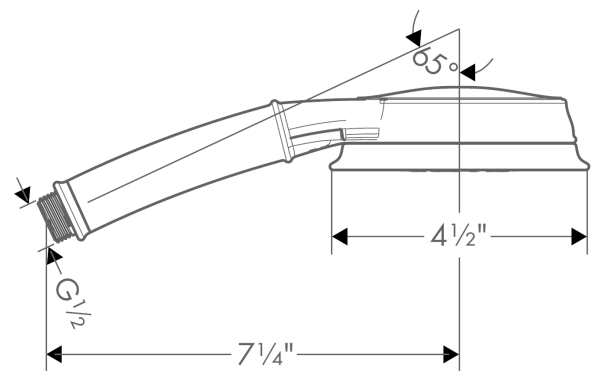

**Croma 100 Classic
Handshower 3-Jet, 1.8 GPM**

Finishes : **polished nickel** Part no. : **04753830**

Description

Features

- 75 no-clog spray channels
- Spray modes: Full, Pulsating Massage, Intense Turbo
- Flow: 1.8 GPM (6.8 L/Min)

Item details

List Price \$ 127.00

Technology

Compliance

Product image

Scale drawing

Croma 100 Classic
Handshower 3-Jet, 1.8 GPM
Finishes : **polished nickel** Part no. : **04753830**

Exploded drawing

Year of production: >01/18

Croma 100 Classic
Handshower 3-Jet, 1.8 GPM
 Finishes : **polished nickel** Part no. : **04753830**

Spare parts list

Year of production: >01/18

Pos.	Description	Part no.	Price	PU
1	filter packing	94246000	-	1